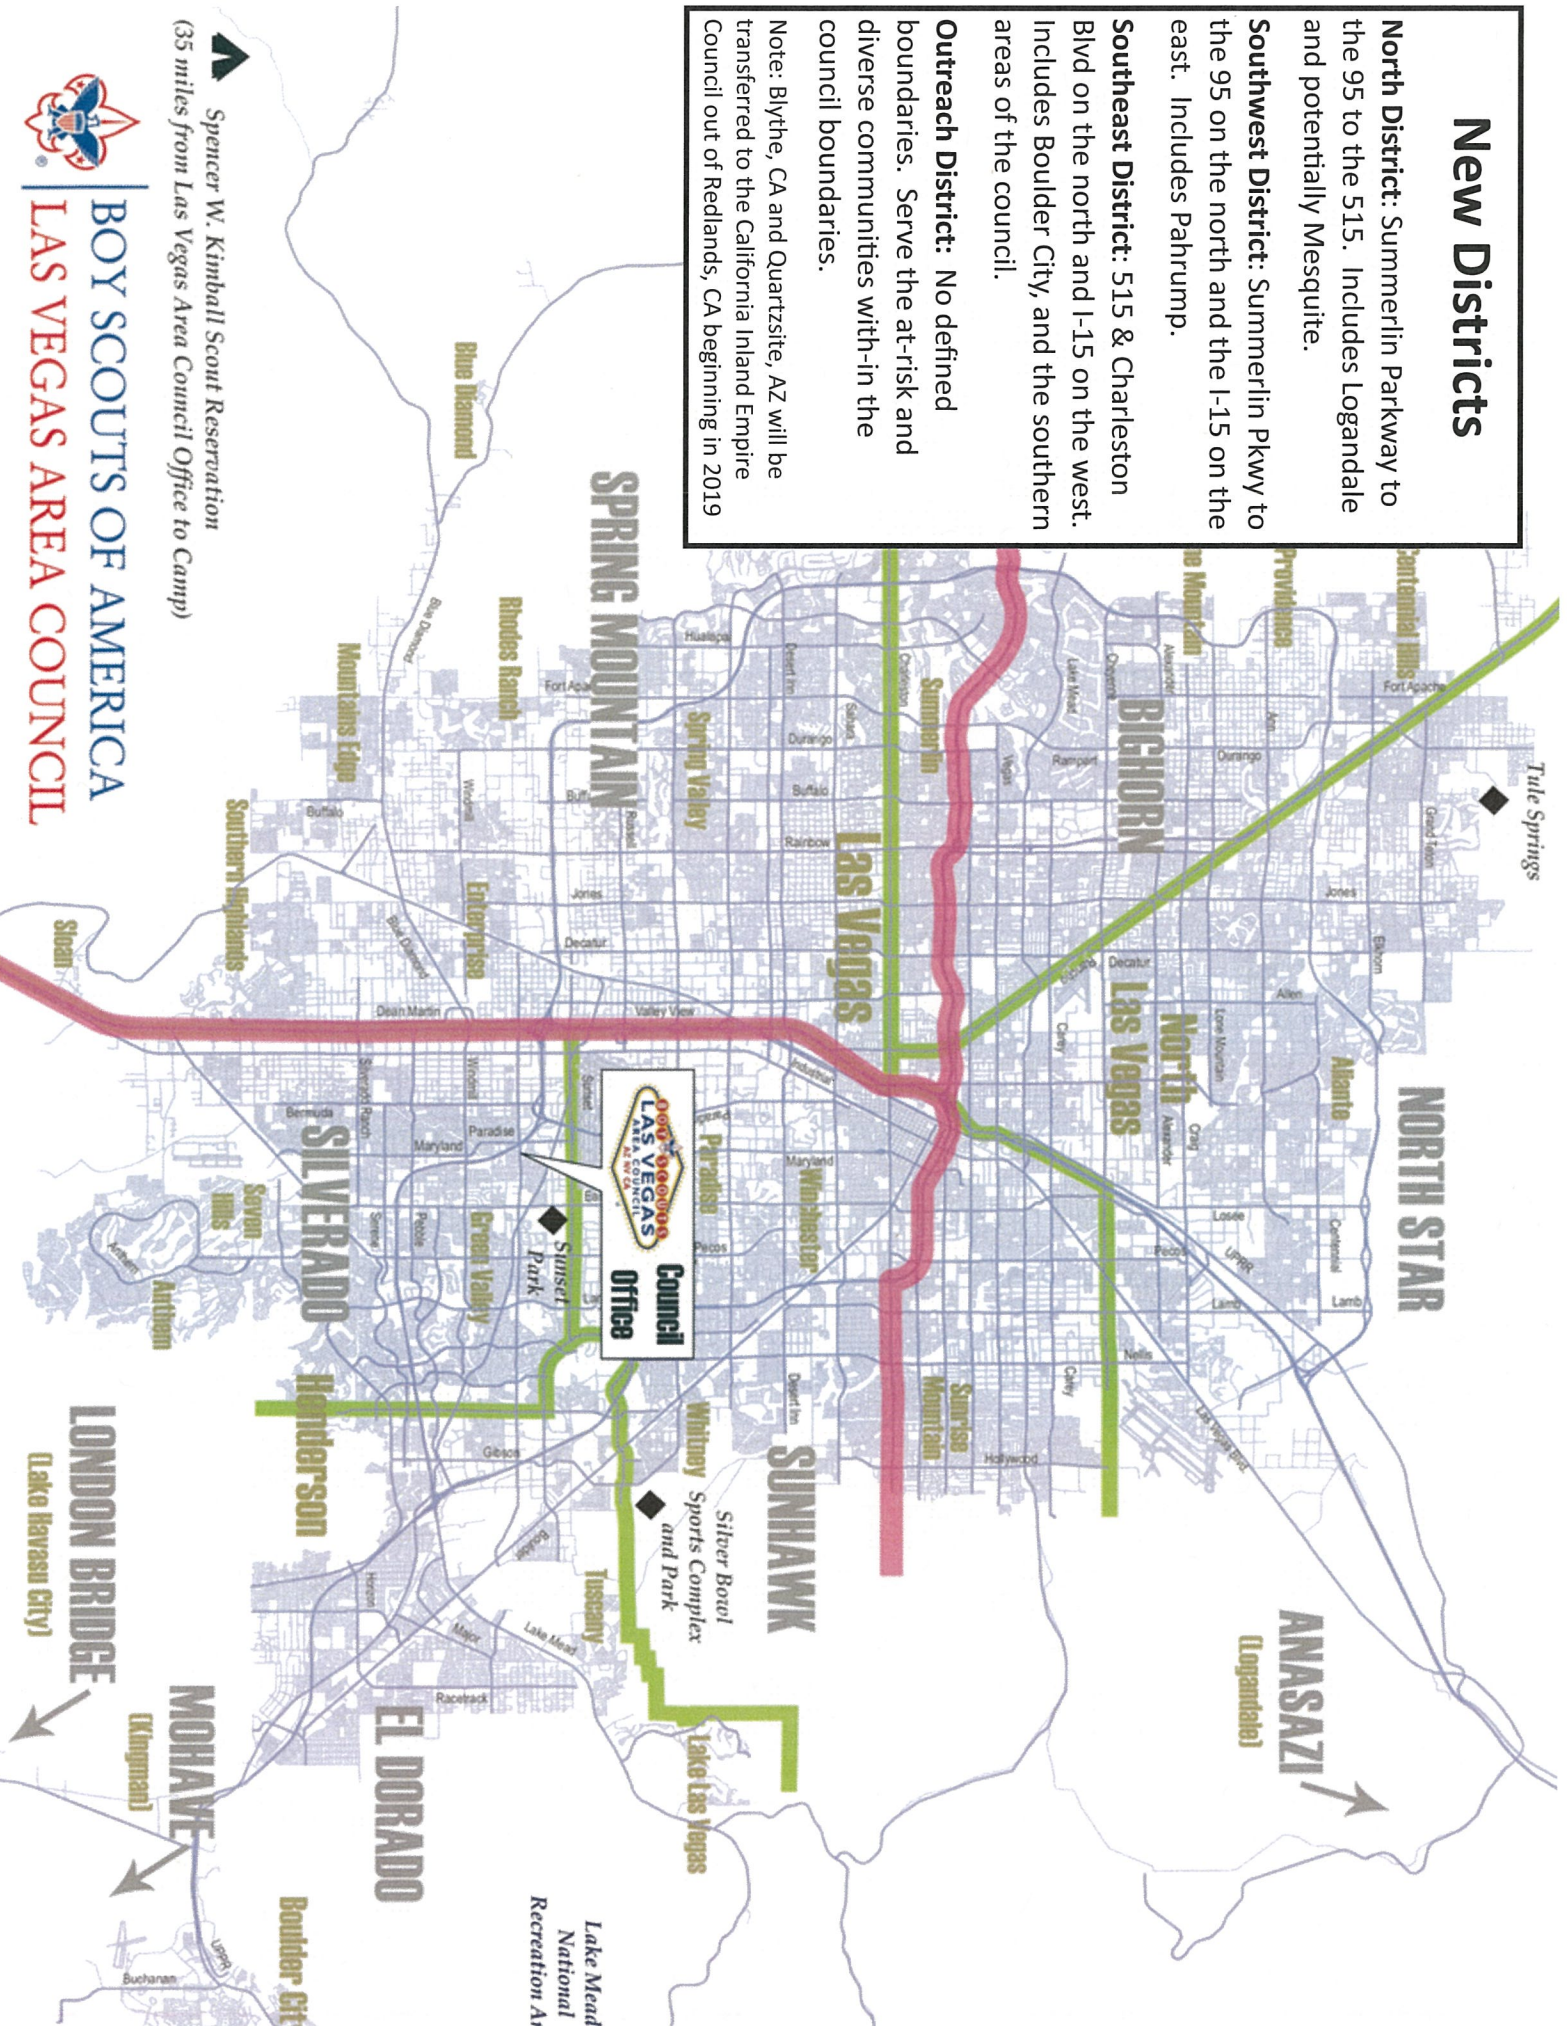

New Districts

North District: Summerlin Parkway to the 95 to the 515. Includes Logandale and potentially Mesquite.

Southwest District: Summerlin Pkwy to the 95 on the north and the I-15 on the east. Includes Pahrump.

Southeast District: 515 & Charleston Blvd on the north and I-15 on the west. Includes Boulder City, and the southern areas of the council.

Outreach District: No defined boundaries. Serve the at-risk and diverse communities with-in the council boundaries.

Note: Blythe, CA and Quartzsite, AZ will be transferred to the California Inland Empire Council out of Redlands, CA beginning in 2019

▲ Spencer W. Kimball Scout Reservation
(35 miles from Las Vegas Area Council Office to Camp)

BOY SCOUTS OF AMERICA
LAS VEGAS AREA COUNCIL

Lake Mead National Recreation Area

Boulder City

Mohave (Kingman)

LONDON BRIDGE (Lake Havasu City)

EL DORADO

HENDERSON

SILVERADO

SOUTHERN HIGHLANDS

MOUNTAINS EDGE

Blue Diamond

SPRING MOUNTAIN

RHODES HANDEL

Spring Valley

Las Vegas

BIGHORN

Las Vegas

North Las Vegas

NORTH STAR

ANASAZI (Logandale)

SUNHAWK

Sitter Bowl Whitney Sports Complex and Park

Council Office

CREED VALLEY

SEVEN HILLS

Artemis

LONDON BRIDGE (Lake Havasu City)

Mohave (Kingman)

LONDON BRIDGE (Lake Havasu City)